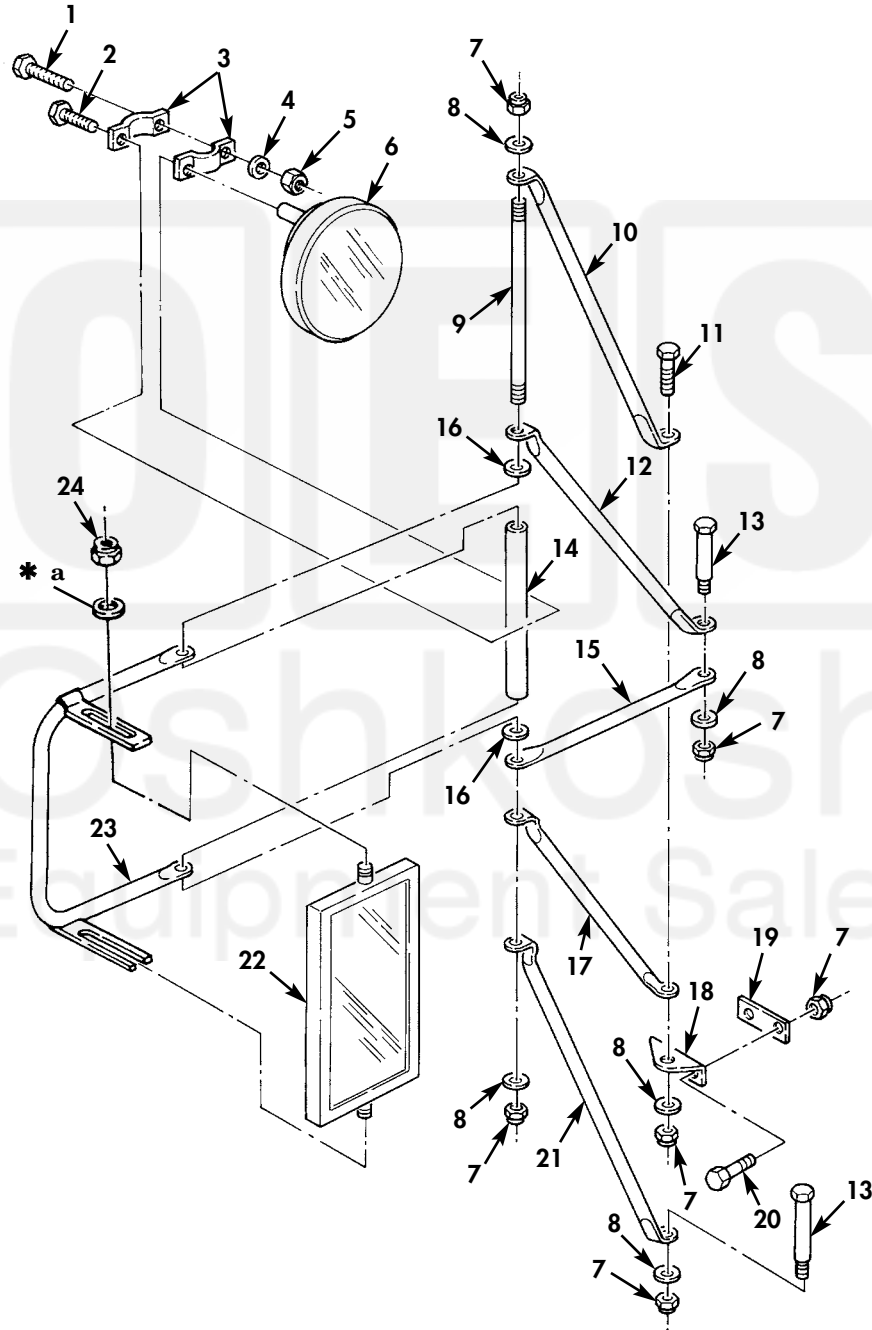

FIELD AND SUSTAINMENT MAINTENANCE
REPAIR PARTS AND SPECIAL TOOLS LIST

TRUCK, CARGO: 2-1/2-TON, 6X6, M44A2 SERIES TRUCKS (MULTIFUEL)

* a PART OF ITEM 22

Figure 174. Rearview and Convex Sideview Mirrors.

(1) ITEM NO	(2) SMR CODE	(3) NSN	(4) CAGEC	(5) PART NUMBER	(6) DESCRIPTION AND USABLE ON CODE (UOC)	(7) QTY
GROUP 2202 ACCESSORY ITEMS						
FIG. 174 REARVIEW AND CONVEX SIDE VIEW MIRRORS						
1	PAOZZ	5306-00-042-5841	24617	425841	BOLT,ASSEMBLED WASH PART OF KIT P/N 12300911.....	2
2	PAOZZ	5306-00-068-0513	18876	PMS90727001-06	BOLT,MACHINE PART OF KIT P/N 12300911.....	2
3	PAOZZ	5340-01-165-4546	19207	12300828	STRAP,RETAINING PART OF KIT P/N 12300911.....	4
4	PAOZZ	5310-00-582-5965	99539	CBM21389	WASHER,LOCK PART OF KIT P/N 12300911.....	2
5	PAOZZ	5310-00-935-9022	81349	M45913/3-4FG8C	NUT,SELF-LOCKING,HE PART OF KIT P/N 12300911.....	2
6	PAOZZ	2540-01-165-4677	19207	12300829	MIRROR HEAD,VEHICUL PART OF KIT P/N 12300911.....	2
7	PAOZZ	5310-00-061-7325	96906	MS21045-4	NUT,SELF-LOCKING,HE PART OF KIT P/N 12300911.....	7
8	PAOZZ	5310-00-809-4058	96906	MS27183-10	WASHER,FLAT PART OF KIT P/N 12300911.....	5
9	PAOZZ	5306-00-189-1775	19207	11608936	ROD,THREADED END PART OF KIT P/N 12300911.....	1
10	PAOZZ	2540-00-459-3185	19207	11664425	ARM,REARVIEW MIRROR PART OF KIT P/N 12300911.....	1
10	PAOZZ	2540-00-459-3184	19207	11611829	ARM,REARVIEW MIRROR PART OF KIT P/N 12300911.....	1
11	PAOZZ	5305-00-068-0515	80204	B1821BH025F100N	SCREW,CAP,HEXAGON H PART OF KIT P/N 12300911.....	1
12	PAOZZ	2540-00-933-6869	19207	11608926	ARM,REARVIEW MIRROR PART OF KIT P/N 12300911.....	2
13	PAOZZ	5306-00-409-4066	19207	11608931	BOLT,SHOULDER PART OF KIT P/N 12300911.....	4
14	PAOZZ	2540-00-933-6267	19207	11608925	ARM,REARVIEW MIRROR PART OF KIT P/N 12300911.....	2
15	PAOZZ	2540-00-933-6868	19207	11608928	ARM,REARVIEW MIRROR PART OF KIT P/N 12300911.....	2
16	PAOZZ	5330-00-483-2408	19207	7372705	GASKET PART OF KIT P/N 12300911.....	4
17	PAOZZ	2510-00-933-6265	19207	11608929	BRACE,FENDER PART OF KIT P/N 12300911.....	1
17	PAOZZ	2540-00-407-2616	19207	11611822	BRACE,REARVIEW MIRR PART OF KIT P/N 12300911.....	1
18	PAOZZ	2540-00-933-6263	19207	11608933	BRACKET,CLIP PART OF KIT P/N 12300911.....	2
19	PAOZZ	2540-00-933-6262	19207	11608938	PLATE,COWL PART OF KIT P/N 12300911	2
20	PAOZZ	5305-00-068-0516	80204	B1821BH025F113N	SCREW,CAP,HEXAGON H PART OF KIT P/N 12300911.....	4
21	PAOZZ	2540-00-933-6870	19207	11608927	BRACE PART OF KIT P/N 12300911.....	2
22	PAOZZ	2540-00-788-5637	58536	A52432-2	MIRROR ASSEMBLY,REA PART OF KIT P/N 12300911.....	2
23	PAOZZ	2540-00-493-8895	19207	11608924	ARM,REARVIEW MIRROR PART OF KIT P/N 12300911.....	2
24	PAOZZ	5310-00-959-7600	81349	M45913/1-4FG5C	NUT,SELF-LOCKING.....	2
KIT	PAOZZ	2590-01-193-1747	19207	12300911	MODIFICATION KIT,VE.....	2
					ARM,REARVIEW MIRROR(1) 174-10	
					ARM,REARVIEW MIRROR(1) 174-10	
					ARM,REARVIEW MIRROR(2) 174-12	
					ARM,REARVIEW MIRROR(2) 174-14	
					ARM,REARVIEW MIRROR(2) 174-15	
					ARM,REARVIEW MIRROR(2) 174-23	
					BOLT,ASSEMBLED WASH(2) 174-1	